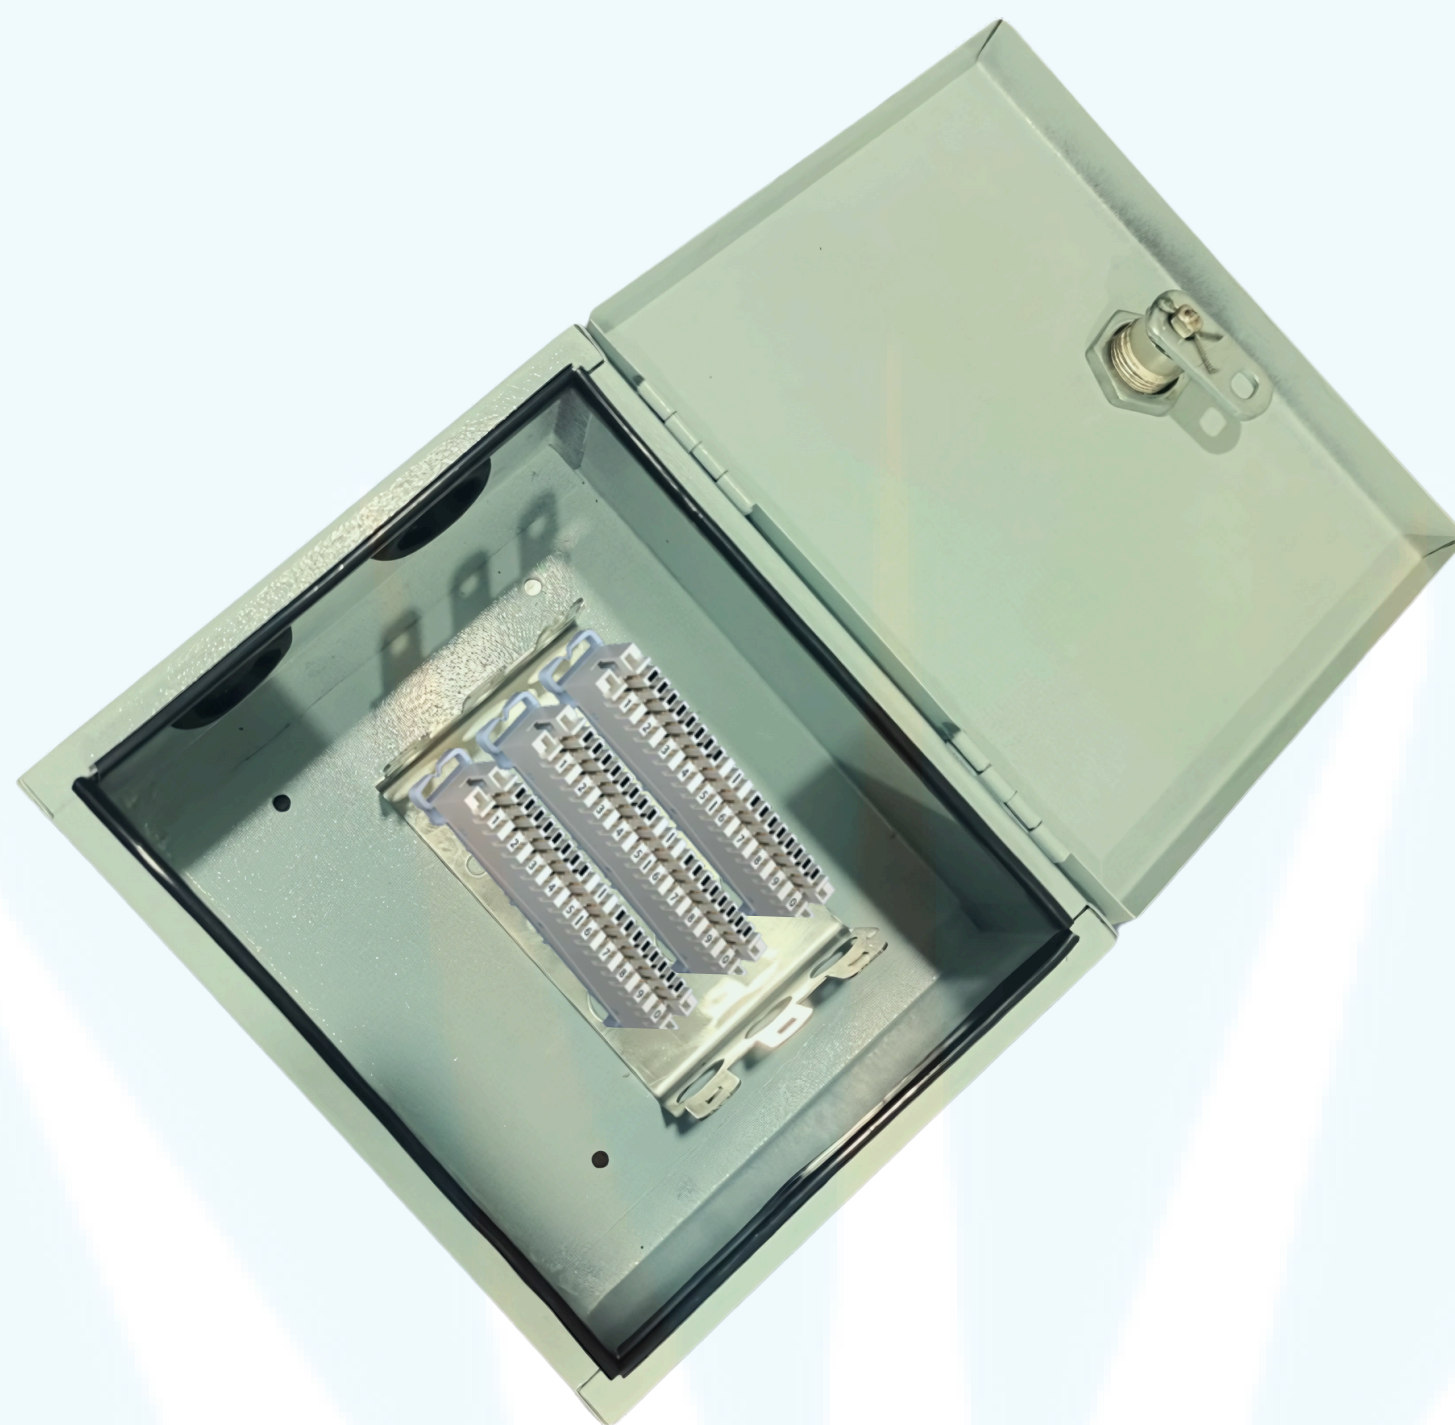

TELEPHONE DP BOXES 30 PAIR

An ISO 9001:2015 Certified Company

Technical Specifications:

Model No.	TELDPBOX30
IP Rating	IP54
Surface Finish	Colour Coated
Cable Entry	Bottom/Top
Shape	Rectangular
Gauge	20/22/23/24
Material	Metal
Features	Lockable
Application	Network / Telecommunication
Power Supply	220-240V; 50-60Hz
Operating Temperature	-40 to +85 °C Max
Capacity	30 Pair
Mounting Type	Wall
Brand	Glead Light India
Certificate	ROHS ISO9001